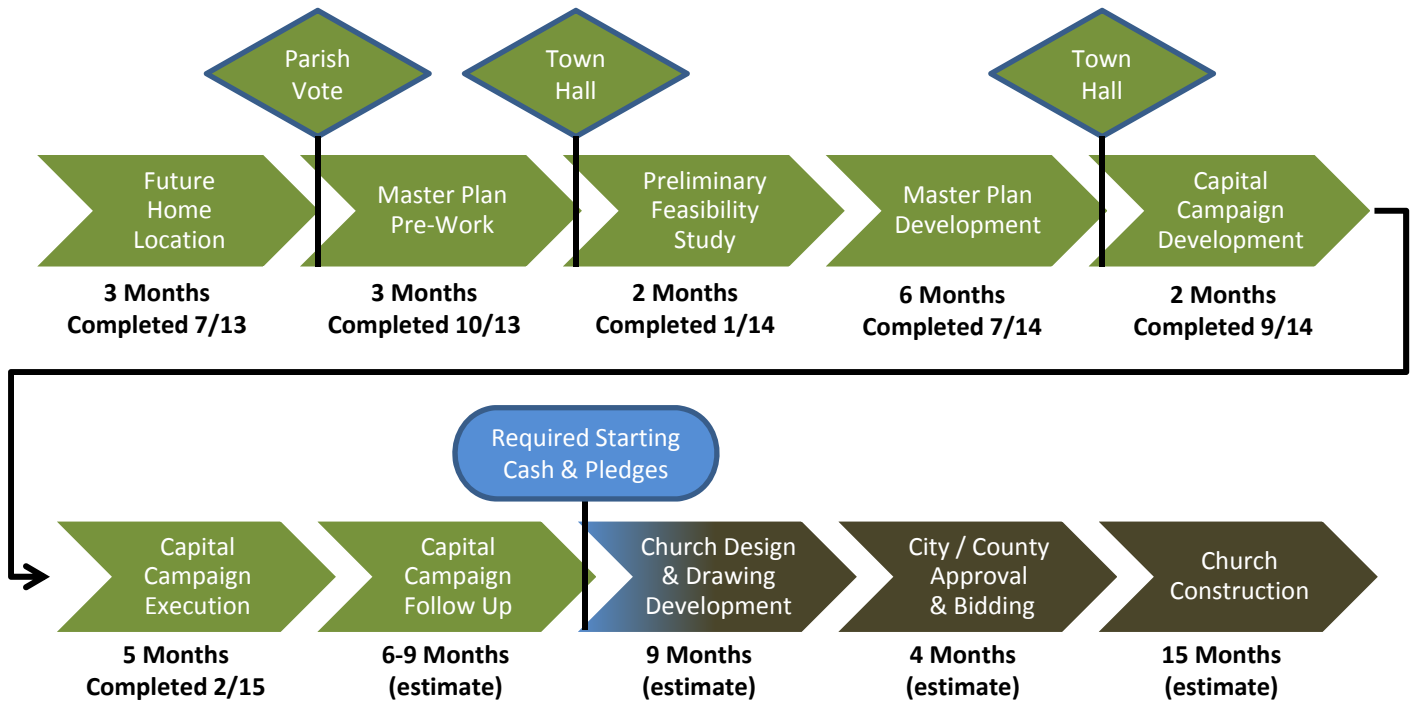

Process Timeline

Legend - Phase Status:

Current Activities in 'Capital Campaign Follow Up' Phase:

- General Contractor selection and contracting
- Church design and drawing development
- Church design reviews with Archdiocese